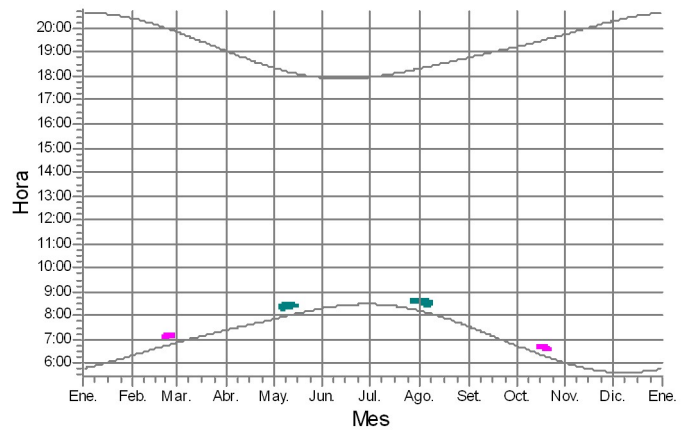

27: GAMESA G114 2650 114.0 !O!hub: 93,0 m (TOT: 150,0 m) (642)

28: GAMESA G114 2650 114.0 !O!hub: 93,0 m (TOT: 150,0 m) (645)

29: GAMESA G114 2650 114.0 !O!hub: 93,0 m (TOT: 150,0 m) (649)

30: GAMESA G114 2650 114.0 !O!hub: 93,0 m (TOT: 150,0 m) (653)