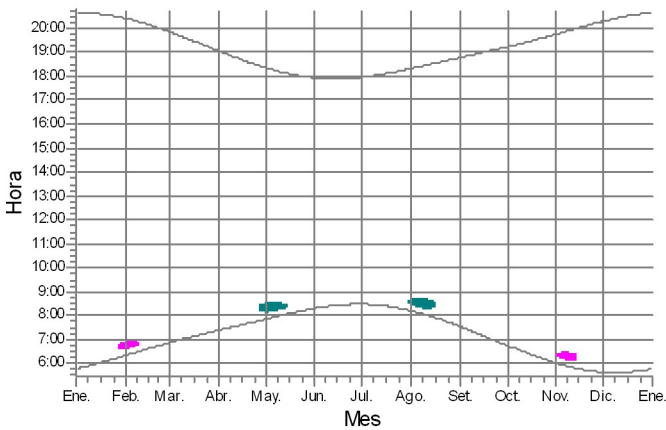

27: GAMESA G114 2650 114.0 !O!hub: 93,0 m (TOT: 150,0 m) (642)

28: GAMESA G114 2650 114.0 !O!hub: 93,0 m (TOT: 150,0 m) (645)

29: GAMESA G114 2650 114.0 !O!hub: 93,0 m (TOT: 150,0 m) (649)

30: GAMESA G114 2650 114.0 !O!hub: 93,0 m (TOT: 150,0 m) (653)