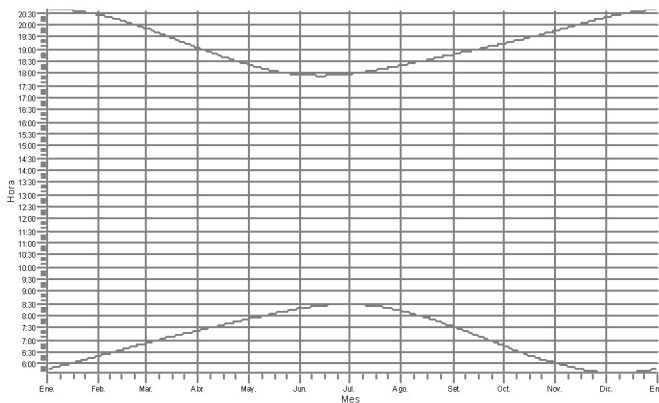

Punto 9: Punto 9

AGS

34: GAMESA G114 2650 114.0 IO! hub: 93,0 m (TOT: 150,0 m) (643)

35: GAMESA G114 2650 114.0 IO! hub: 93,0 m (TOT: 150,0 m) (646)