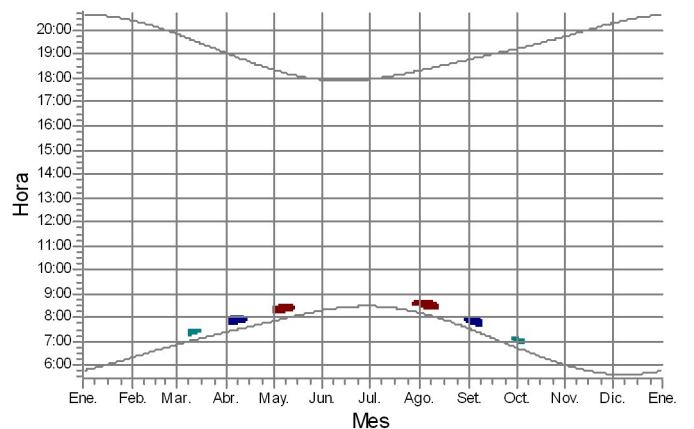

33: GAMESA G114 2650 114.0 !O!hub: 93,0 m (TOT: 150,0 m) (674)

34: GAMESA G114 2650 114.0 !O!hub: 93,0 m (TOT: 150,0 m) (643)

35: GAMESA G114 2650 114.0 !O!hub: 93,0 m (TOT: 150,0 m) (646)

36: GAMESA G114 2650 114.0 !O!hub: 93,0 m (TOT: 150,0 m) (650)